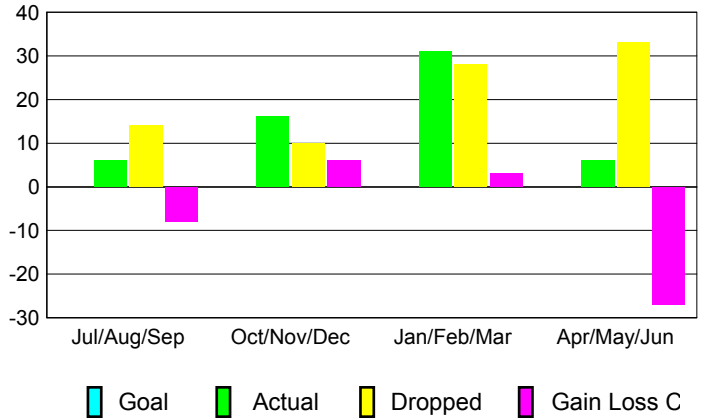

GMT: **DANA BIGGS**

Location: **IDAHO**

GMT CA: **1**

CLUBS

Month	New Club Goal	Actual New Clubs	Actual Dropped Clubs	Gain/Loss of Clubs
2012-2013				
Jul/Aug/Sep	0	0	0	0
Oct/Nov/Dec	0	0	0	0
Jan/Feb/Mar	0	0	0	0
Apr/May/June	0	0	0	0
Totals	0	0	0	0

Club Results 2012-2013
Goal, New, Dropped, Gain/Loss

YTD Status Quo Clubs 2012-2013

Status Quo Clubs Compared to Status Quo Members

Club Gain/Loss 2012-2013

MEMBERSHIP

Month	Net Memb Goal	Actual New Memb	Actual Dropped Memb	Gain/Loss of Memb
2012-2013				
Jul/Aug/Sep	0	6	14	-8
Oct/Nov/Dec	0	16	10	6
Jan/Feb/Mar	0	31	28	3
Apr/May/June	0	6	33	-27
Totals	0	59	85	-26

Membership Results 2012-2013
Goal, New, Dropped, Gain/Loss

Gender Comparison 2012-2013

Membership Gain/Loss 2012-2013